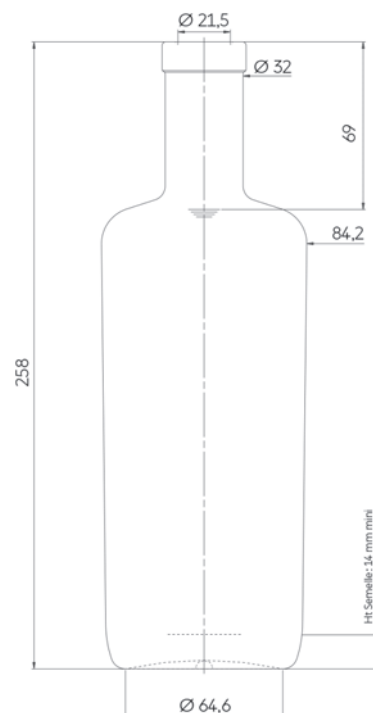

## DIMENSIONS

Height:	258mm
Diameter:	75mm

Call 01392 877 172 or email [hello@thirstywork.com](mailto:hello@thirstywork.com) to build your hospitality package

Subject to availability. Price per bottle excludes VAT.