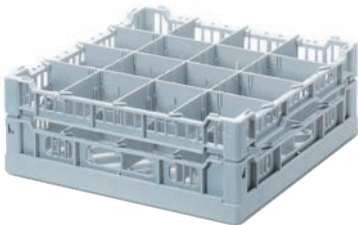

AVAILABLE ACCESSORIES

Glass Bottle Washer Trays

Wash Pura glass bottles faster with 400mm or 500mm commercial glasswasher trays.