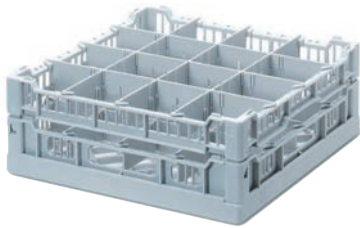

AVAILABLE ACCESSORIES

Glass Bottle Washer Trays

Wash Pura glass bottles faster with 400mm or 500mm commercial glasswasher trays.