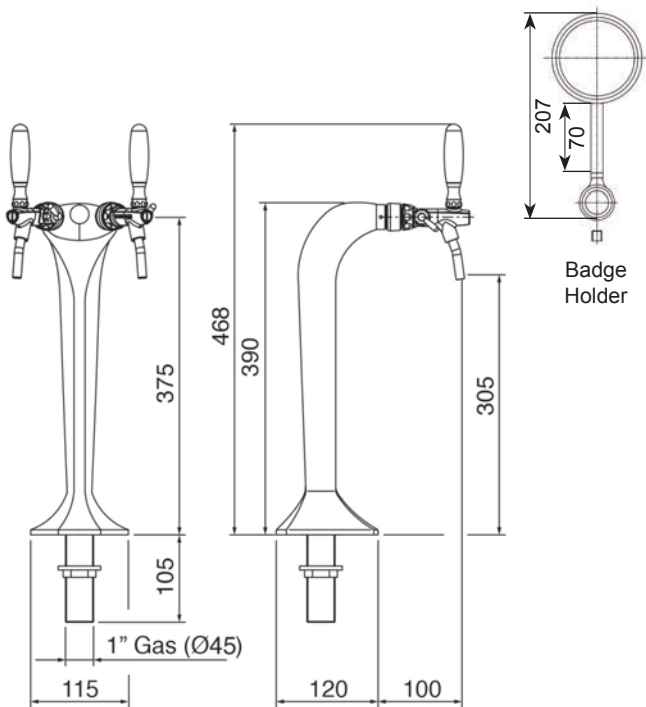

The optional clamp-to-the-bar fixing makes installation simple.

DIMENSIONS

Tap height:	481mm with badges
Tap height:	468mm without badges
Tap width:	179mm with badges
Tap depth:	220mm
Dispense height:	305mm

The Cobra 2-way Tap dispenses sparkling and chilled filtered water, instantly from high output under-counter units.

The timeless design looks professional on all bars and counters, and the tall dispense height allows easy bottle and jug filling.

The Cobra 2-way Tap is supplied with two printed Pura badges as standard, making it easy to choose your preferred water dispense option.

Dimensions shown in mm

The under sink unit fits discretely under any worktop or counter-top