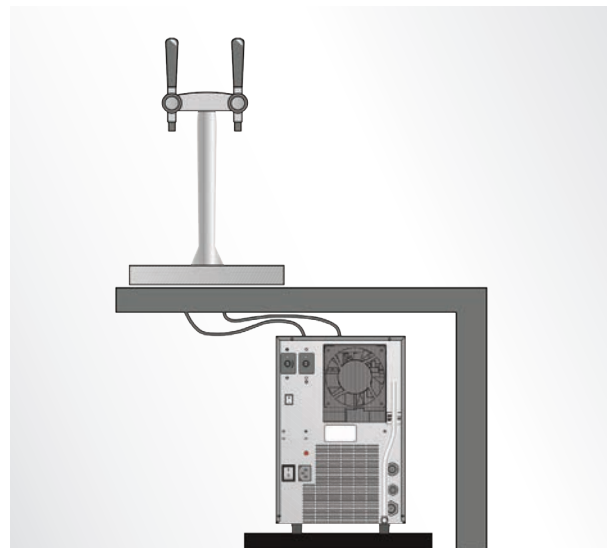

A professional, robust solution with 2 outlets, enabling you to dispense chilled, ambient or sparkling water.

The under-counter unit can be installed under the bar counter or in remote corners of a room to dispense large quantities of water, improving efficiency in any type of venue; ideal for high volume water bottle management.

The optional clamp-to-the-bar fixing makes installation simple.

DIMENSIONS

Tap height:	481mm with badges
Tap height:	468mm without badges
Tap width:	179mm with badges
Tap depth:	220mm
Dispense height:	305mm

The Cobra 2-way Tap dispenses sparkling and chilled filtered water, instantly from high output under-counter units.

The timeless design looks professional on all bars and counters, and the tall dispense height allows easy bottle and jug filling.

The Cobra 2-way Tap is supplied with two printed Pura badges as standard, making it easy to choose your preferred water dispense option.

Dimensions shown in mm

The under sink unit fits discretely under any worktop or counter-top