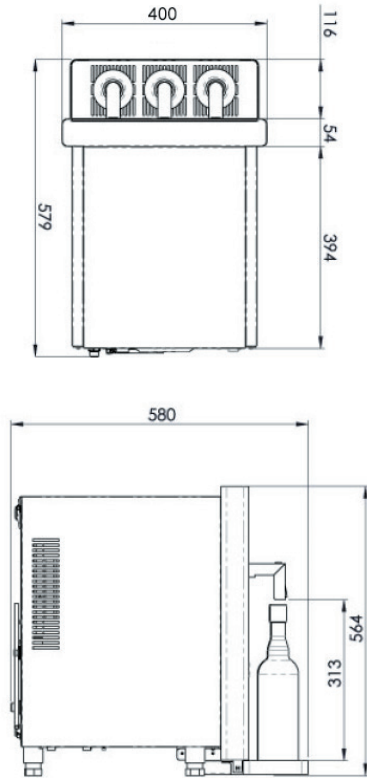

DIMENSIONS

Height:	579mm
Width:	400mm
Depth:	580mm
Dispense height:	313mm

First-class functionality and performance, in a compact machine. The counter-top BluPura Glass is the perfect water dispenser for large office and catering environments.

OUTPUT OPTIONS

The BluPura Glass is available as a counter-top model.

Model	Chilled litres/hr	Sparkling litres/hr	Unit dimensions (mm)
BluPura Glass	80	80	W 400 x D 580 x H 579

UNIT DIMENSIONS

INSTALLATION REQUIREMENTS

The BluPura Glass requires adequate worktop space for installation. Please ensure that the following is available where the unit is to be installed:

- ✓ **Minimum installation worktop space:**
W 440mm x D 620mm (incorporates drip tray).
Minimum height clearance requirement: H 579mm.
- ✓ A potable mains water supply within 5 metres of unit installation location.
- ✓ A 240-volt electric socket within 1 metre of unit location.
- ✓ A cylinder of food grade CO₂ gas.
(Applies to customers choosing a sparkling water option only.)
- ✓ Worktops are clear and in a finished state.
- ✓ Sufficient ventilation is in place for the refrigerated unit.