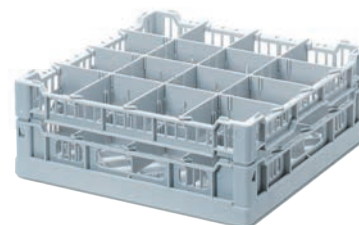

Glass Bottle Washer Trays

Wash Pura bottles faster with additional 400mm or 500mm commercial glasswasher trays.